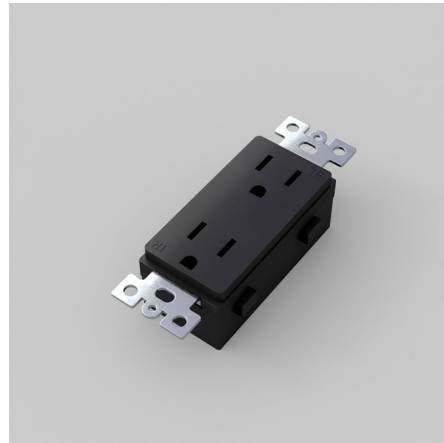

## Buster + Punch Outlet Module - Overstock

By Buster + Punch

### Description

The Buster + Punch Socket is used in combination with the Buster + Punch Wall Plate and Buster + Punch Detail kits to create one-of-a-kind outlet looks. Learn more about Buster + Punch Electricity Collection here.