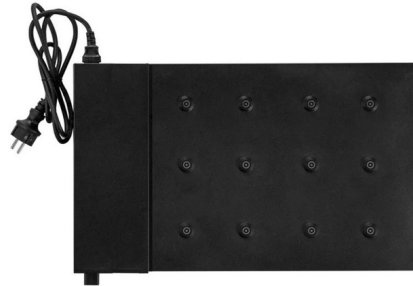

Lightology

lightology.com
866-954-4489
04-24-26

Project: _____

Company: _____

Location: _____ Fixture Type: _____

SPEC #: **ZFF1453479**

Approved On: _____ Approved By: _____

12-Lamp Contact Charging Carpet

By Zafferano America

Description

The 12-Lamp Contact Charging Carpet is an optional accessory for the Poldina Pro Micro cordless rechargeable lamp by Zafferano that allows multiple lamps to be charged simultaneously from a single outlet. Up to 5 charging carpets can be linked together to charge a total of 60 lamps at once, making it particularly well-suited for professional use.

Shown in black

Specifications

COLOR	N/A
BODY FINISH	Black
WATTAGE	N/A
DIMMER	N/A
DIMENSIONS	22"W x 13"D
BULB	N/A
COUNTRY OF ORIGIN	China

CLICK TO VIEW PRODUCT

Notes: