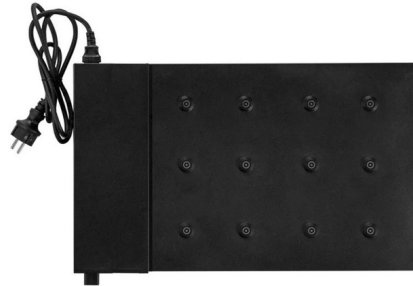

## 12-Lamp Contact Charging Carpet By Zafferano America

### Description

The 12-Lamp Contact Charging Carpet is an optional accessory for the Poldina Pro Micro cordless rechargeable lamp by Zafferano that allows multiple lamps to be charged simultaneously from a single outlet. Up to 5 charging carpets can be linked together to charge a total of 60 lamps at once, making it particularly well-suited for professional use.

### Specifications

COLOR	N/A
BODY FINISH	Black
WATTAGE	N/A
DIMMER	N/A
DIMENSIONS	22"W x 13"D
BULB	N/A
COUNTRY OF ORIGIN	China

CLICK TO VIEW PRODUCT

Notes: