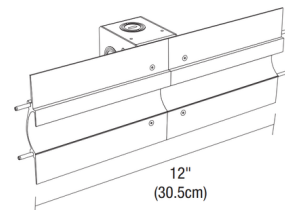

By PureEdge Lighting

Description

The Center Single Feed Power Channel Connector allows 24VDC power to be fed from the left or right of center of the channel. LED Strip (sold separately) may be installed flat or on the side of the channel. Includes 12 inch channel, lens, mounting straps, channel joiners, junction box, adjustable mounting bars, end cap, and pinned power cable. 90 degree flexible connector for side mounting, and a 3 inch flexible blank connector also included. Note: DIY component designed for use with Reveal Cove/Pathway: All Other Color Temperatures: Static White, Static Color, Tunable White and RGBRGBW (Red-Blue-Green+White) TruColor RGBTW (Red-Blue-Green+Tunable White)

Specifications

COLOR	N/A
BODY FINISH	White
WATTAGE	N/A
DIMMER	N/A
DIMENSIONS	12"W
BULB	N/A

Shown in white

B90 Connector Included

CLICK TO VIEW PRODUCT

Notes: