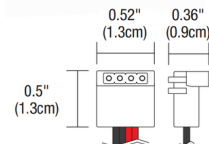

By PureEdge Lighting

Description

The Center Single Feed Power Channel Connector allows 24VDC power to be fed from the left or right of center of the channel. LED Strip (sold separately) may be installed flat or on the side of the channel. Includes 12 inch channel, lens, mounting straps, channel joiners, junction box, adjustable mounting bars, end cap, and pinned power cable. 90 degree flexible connector for side mounting, and a 3 inch flexible blank connector also included. Note: DIY component designed for use with Reveal Cove/Pathway: All Other Color Temperatures: Static White, Static Color, Tunable White and RGBRGBW (Red-Blue-Green+White) TruColor RGBTW (Red-Blue-Green+Tunable White)

Specifications

COLOR	N/A
BODY FINISH	White
WATTAGE	N/A
DIMMER	N/A
DIMENSIONS	12"W
BULB	N/A

Shown in white

B90 Connector Included

CLICK TO VIEW PRODUCT

Notes: