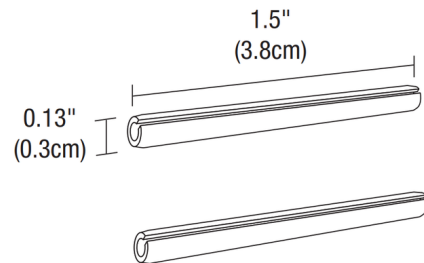

### Description

Channel Joiners ship as a pair to connect two channels together. Channel, Channel Connectors, and Power Feeds include channel joiners. Additional channel joiners may be necessary based on lighting design. Note: Designed for use with PureEdge Reveal DIY (Do-It-Yourself) Reveal Cove/Pathway DIY Plaster-In LED System.

### Specifications

COLOR	N/A
BODY FINISH	White
WATTAGE	N/A
DIMMER	N/A
DIMENSIONS	1.5"W x 0.13"H
BULB	N/A

Notes:

Shown in white

CLICK TO VIEW PRODUCT