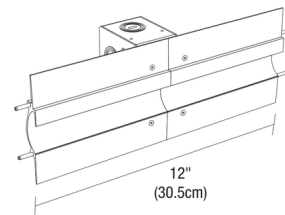

B90 Connector Included