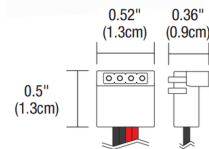

B90 Connector Included