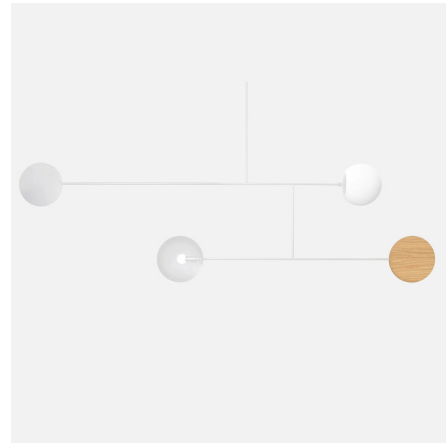

By Andrew Neyer

Description

The Astro Mobile Light reaches past this atmosphere to draw cosmic inspiration, featuring various tiers bearing planet-like forms and luminous orbs that can be rotated to provide various orbit patterns. May be combined with multiple fixtures to produce galactic constellations or individually for a solitary solar system. NOTE: This is a discontinued model and limited to quantity on hand.

Shown in white / white

Specifications

COLOR	White
BODY FINISH	White
WATTAGE	10W
DIMMER	Standard 120V
DIMENSIONS	80" L x 19" H
BULB INCLUDED	1 x A19/Medium (E26)/10W/120V LED
COUNTRY OF ORIGIN	United States