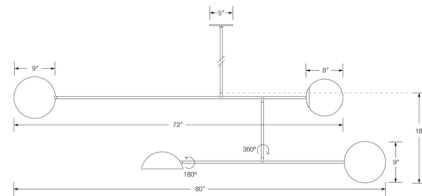

Shown in white / white

Specifications

COLOR	White
BODY FINISH	White
WATTAGE	10W
DIMMER	Standard 120V
DIMENSIONS	80" L x 19" H
BULB INCLUDED	1 x A19/Medium (E26)/10W/120V LED
COUNTRY OF ORIGIN	United States