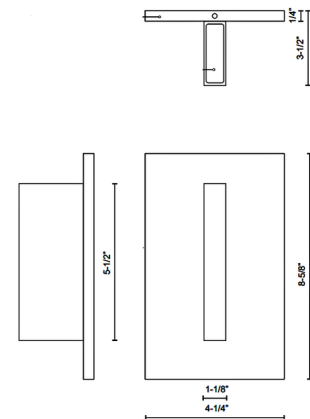

Shown in white / frost

CLICK TO VIEW PRODUCT

Notes: