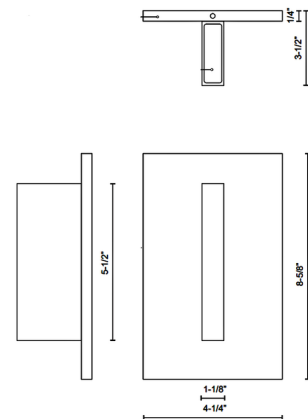

Shown in white / frost

CLICK TO VIEW PRODUCT

Notes: