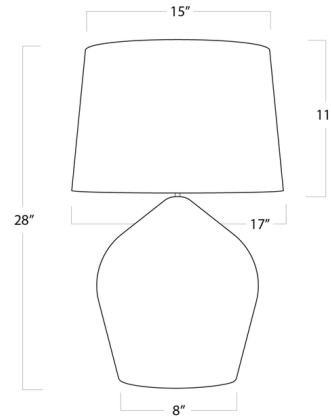

Shown in black

Specifications

COLOR	N/A
BODY FINISH	Black
WATTAGE	11W
DIMMER	N/A
DIMENSIONS	17"W x 28"H x 17"D
BULB NOT INCLUDED	1 x A19 3-Way/Medium (E26)/11W/120V LED
COUNTRY OF ORIGIN	China

CLICK TO VIEW PRODUCT