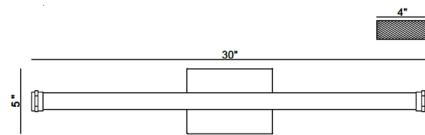

CLICK TO VIEW PRODUCT

Notes: