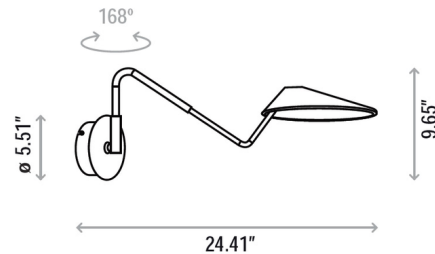

CLICK TO VIEW PRODUCT

Notes: