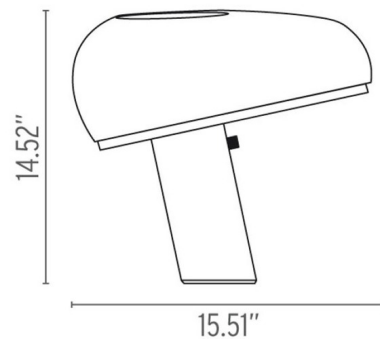

### Specifications

COLOR . . . . . Blue  
BODY FINISH . . . . . White Marble  
WATTAGE . . . . . 100W  
DIMMER . . . . . Included  
DIMENSIONS . . . . . 15.51"W x 14.52"H  
BULB NOT INCLUDED . . . . . 1 x BT15/Medium (E26)/100W/120V Halogen  
COUNTRY OF ORIGIN . . . . . Italy