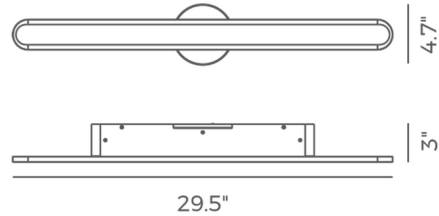

By PageOne

Description

The Gianni Wall Sconce features a clean and simple design for an elegant and beautiful look. The edges of the fixture are lined with acrylic diffusers, casting light from the integrated LED both upwards and downwards. NOTE: This is a discontinued model and limited to quantity on hand.

Shown in brushed champagne / acrylic

Specifications

COLOR Acrylic
BODY FINISH Brushed Champagne
WATTAGE 15W
DIMMER Low Voltage Electronic
DIMENSIONS 29.5"W x 4.7"H x 3"D
INTEGRATED LED MODULE 1 x LED/15W/120V LED