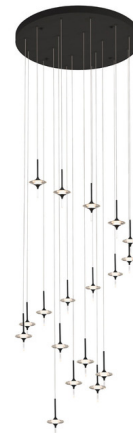

Lightology

lightology.com
866-954-4489
05-17-26

Project: _____
 Company: _____
 Location: _____ Fixture Type: _____
 SPEC #: **ONE1453528**
 Approved On: _____ Approved By: _____

Light Year Round Multi Light Pendant - Overstock

By PageOne

Description

The Light Year Round Multi Light Pendant adds a clean, out-of-this-world look to your interior space. Each simplistic crystal diffuser resembles a flying spaceship, and casts warm shadows across your room. Adjustable cable lengths allow you to create your own unique look. Note: Dimmable with Low Voltage Electronic or Triac (Standard) dimmers, not included. NOTE: This is a discontinued model and limited to quantity on hand.

Specifications

COLOR Clear / Black
 BODY FINISH Black
 WATTAGE 90W
 DIMMER Low Voltage Electronic
 DIMENSIONS 31.5"W x 8.6"H
 INTEGRATED LED MODULE 18 x LED/5W/120V LED

Technical Information

LAMP LIFE 50000 hours
 COLOR RENDERING 90 CRI
 LAMP COLOR 3000K
 LUMENS/WATT 950.00
 LUMINOUS FLUX 4750 lumens

Shown in black / clear / black

CLICK TO VIEW PRODUCT

Notes: