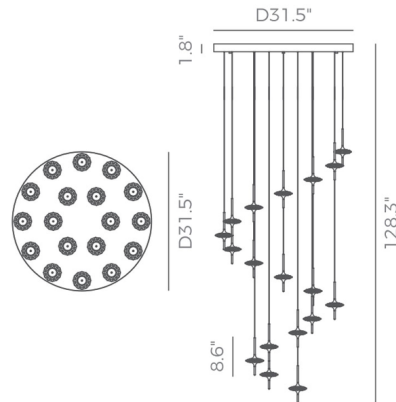

By PageOne

Description

The Light Year Round Multi Light Pendant adds a clean, out-of-this-world look to your interior space. Each simplistic crystal diffuser resembles a flying spaceship, and casts warm shadows across your room. Adjustable cable lengths allow you to create your own unique look. Note: Dimmable with Low Voltage Electronic or Triac (Standard) dimmers, not included. NOTE: This is a discontinued model and limited to quantity on hand.

Specifications

COLOR Clear / Black
 BODY FINISH Black
 WATTAGE 90W
 DIMMER Low Voltage Electronic
 DIMENSIONS 31.5"W x 8.6"H
 INTEGRATED LED MODULE 18 x LED/5W/120V LED

Technical Information

LAMP LIFE 50000 hours
 COLOR RENDERING 90 CRI
 LAMP COLOR 3000K
 LUMENS/WATT 950.00
 LUMINOUS FLUX 4750 lumens

Shown in black / clear / black

CLICK TO VIEW PRODUCT

Notes: