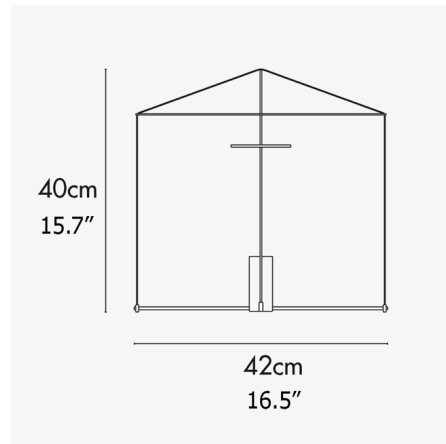

Shown in aluminum / blue

Specifications

COLOR Blue
BODY FINISH Aluminum
WATTAGE 4W
DIMMER Included
DIMENSIONS 16.5"W x 15.7"H x 16.5"D
BULB INCLUDED 1 x MR11/GU10/4W/120V LED

Technical Information

LAMP COLOR 2700K
LUMENS/WATT 87.50
LUMINOUS FLUX 350 lumens