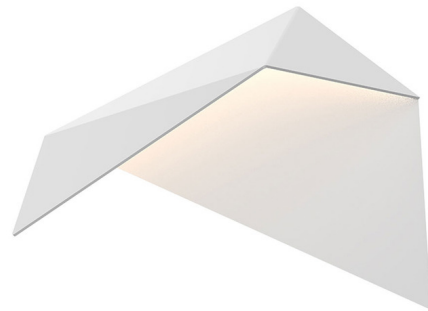

Lightology

lightology.com
866-954-4489
04-24-26

Project: _____

Company: _____

Location: _____ Fixture Type: _____

SPEC #: **KZC1453532**

Approved On: _____ Approved By: _____

Taro Wall Sconce - Floor Model

By Kuzco Lighting

Description

The Taro Wall Sconce brings high impact with minimal elements to your interior space. Angular lines, finished in White, bring simplicity to your room.

Shown in white

Specifications

COLOR	N/A
BODY FINISH	White
WATTAGE	6W
DIMMER	Low Voltage Electronic
DIMENSIONS	10.375"W x 8"H x 3.25"D
INTEGRATED LED MODULE	1 x LED/6W/120V LED

Technical Information

LAMP LIFE	50000 hours
COLOR RENDERING	90 CRI
LAMP COLOR	3000K
LUMENS/WATT	50.17
LUMINOUS FLUX	301 lumens