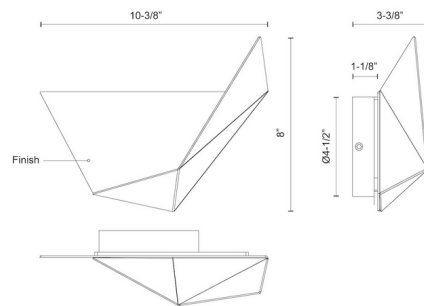

By Kuzco Lighting

Description

The Taro Wall Sconce brings high impact with minimal elements to your interior space. Angular lines, finished in White, bring simplicity to your room.

Shown in white

Specifications

COLOR	N/A
BODY FINISH	White
WATTAGE	6W
DIMMER	Low Voltage Electronic
DIMENSIONS	10.375"W x 8"H x 3.25"D
INTEGRATED LED MODULE	1 x LED/6W/120V LED

Technical Information

LAMP LIFE	50000 hours
COLOR RENDERING	90 CRI
LAMP COLOR	3000K
LUMENS/WATT	50.17
LUMINOUS FLUX	301 lumens