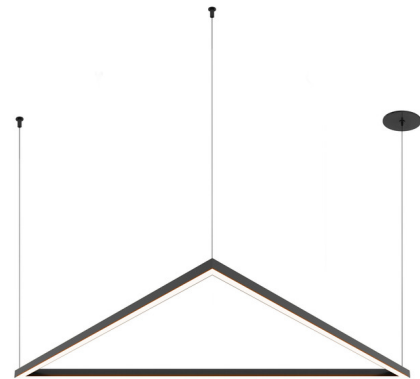

Lightology

lightology.com
866-954-4489
07-08-26

Project: _____
Company: _____
Location: _____ Fixture Type: _____
SPEC #: **EDG1453558**
Approved On: _____ Approved By: _____

MIYO Cirrus Triangle Suspension w Remote Power - Floor Model

By PureEdge Lighting

Description

Cirrus MIYO (Make-It-Your-Own) Triangle LED Pendant with end feed features a trio of linear channels creating a geometric form. Finish in Satin Black with matching canopy. Diffused flat standard efficiency lens with a 100 degree beam spread. Offered in 7 watts per foot with 3000K color temperature. Includes a 4.6 inch round canopy. Required Universal power supply sold separately. NOTE: This is a discontinued model and limited to quantity on hand.

Specifications

COLOR . . . . . Diffused Lens
BODY FINISH . . . . . Satin Black
WATTAGE 21W
DIMMER . . . . . Low Voltage Electronic
DIMENSIONS . . . . . 33"L x 0.9"W x 0.9"H
INTEGRATED LED MODULE . . . . . 3 x LED/7W/120-277V LED

Technical Information

PRODUCT DIMENSIONS . . . . . Adjustable Suspension Cables: 120"
LAMP LIFE . . . . . 50000 hours
COLOR RENDERING . . . . . 95 CRI
LAMP COLOR 3000K
LUMENS/WATT 178.00
LUMINOUS FLUX . . . . . 1246 lumens

CLICK TO VIEW PRODUCT

Notes: _____