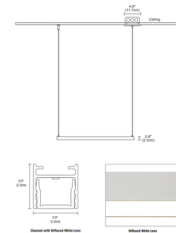

Shown in satin black / diffused lens