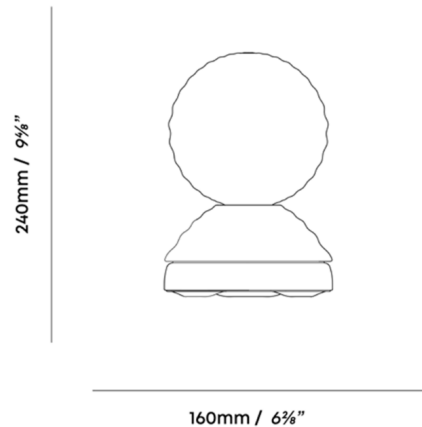

Shown in pebble white / white

CLICK TO VIEW PRODUCT

Notes: