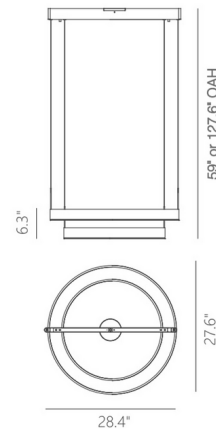

CLICK TO VIEW PRODUCT

Notes: