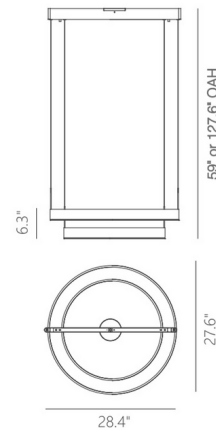

CLICK TO VIEW PRODUCT

Notes: