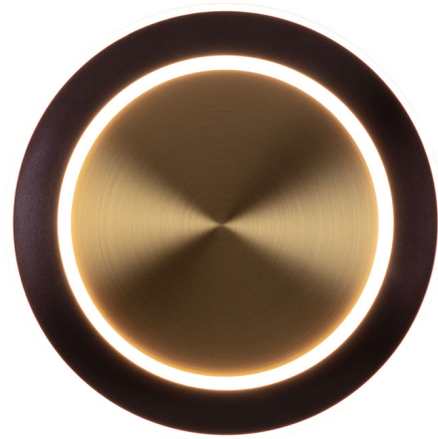

Lightology

lightology.com
866-954-4489
04-22-26

Project: _____

Company: _____

Location: _____ Fixture Type: _____

SPEC #: **ONE1453562**

Approved On: _____ Approved By: _____

Saturn Round Wall Sconce - Overstock

By PageOne

Description

The Saturn Round Wall Sconce brings a clean minimalism to your interior space. The dual colored circles cast a warm glow off the wall, and through the acrylic ring, across your room. NOTE: This is a discontinued model and limited to quantity on hand.

Specifications

COLOR Antique Brass
BODY FINISH Black Bronze
WATTAGE 10W
DIMMER Low Voltage Electronic
DIMENSIONS 9.8"W x 9.8"H x 4.1"D
INTEGRATED LED MODULE 1 x LED/10W/120V LED

Technical Information

LAMP LIFE 50000 hours
COLOR RENDERING 90 CRI
LAMP COLOR 3000K
LUMENS/WATT 52.00
LUMINOUS FLUX 520 lumens