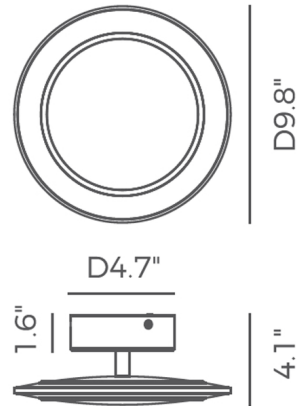

CLICK TO VIEW PRODUCT

Notes: