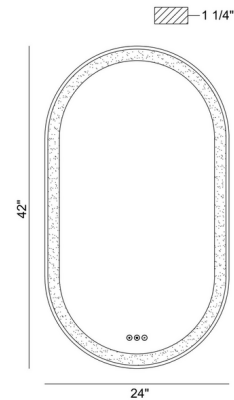

CLICK TO VIEW PRODUCT

Notes: