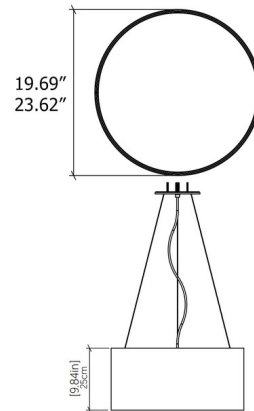

CLICK TO VIEW PRODUCT

Notes: