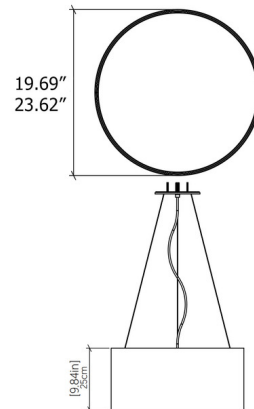

CLICK TO VIEW PRODUCT

Notes: