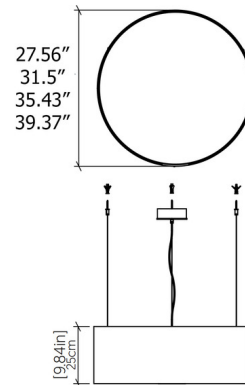

### Specifications

COLOR	White Acrylic
BODY FINISH	Imbuia
WATTAGE	36W
DIMMER	Standard 120V
DIMENSIONS	27.56"W x 9.84"H
INTEGRATED LED MODULE	1 x LED/36W/120-277V LED

### Technical Information

PRODUCT DIMENSIONS	Adjustable Cable Lengths: 120"
COLOR RENDERING	90 CRI
LAMP COLOR	3000K
LUMENS/WATT	68.75
LUMINOUS FLUX	2475 lumens

CLICK TO VIEW PRODUCT

Notes: