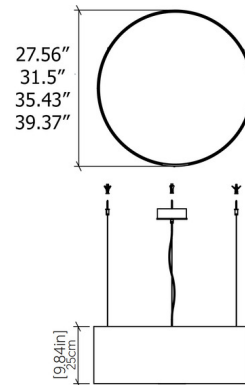

Shown in imbuia / white acrylic

Specifications

COLOR	White Acrylic
BODY FINISH	Imbuia
WATTAGE	36W
DIMMER	Standard 120V
DIMENSIONS	27.56"W x 9.84"H
INTEGRATED LED MODULE	1 x LED/36W/120-277V LED

Technical Information

PRODUCT DIMENSIONS	Adjustable Cable Lengths: 120"
COLOR RENDERING	90 CRI
LAMP COLOR	3000K
LUMENS/WATT	68.75
LUMINOUS FLUX	2475 lumens

CLICK TO VIEW PRODUCT

Notes: