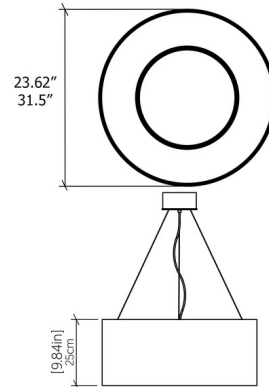

Shown in american walnut

Specifications

COLOR	N/A
BODY FINISH	American Walnut
WATTAGE	72W
DIMMER	Standard 120V
DIMENSIONS	23.62"W x 9.84"H
INTEGRATED LED MODULE	1 x LED/72W/120-277V LED

Technical Information

PRODUCT DIMENSIONS	Adjustable Cable Lengths: 120"
COLOR RENDERING	90 CRI
LAMP COLOR	3000K
LUMENS/WATT	68.75
LUMINOUS FLUX	4950 lumens

CLICK TO VIEW PRODUCT

Notes: