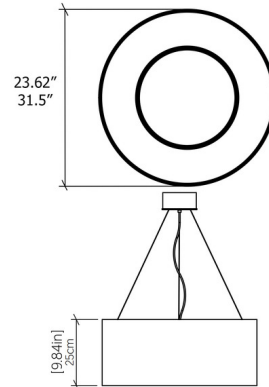

### Specifications

COLOR	N/A
BODY FINISH	American Walnut
WATTAGE	72W
DIMMER	Standard 120V
DIMENSIONS	23.62"W x 9.84"H
INTEGRATED LED MODULE	1 x LED/72W/120-277V LED

### Technical Information

PRODUCT DIMENSIONS	Adjustable Cable Lengths: 120"
COLOR RENDERING	90 CRI
LAMP COLOR	3000K
LUMENS/WATT	68.75
LUMINOUS FLUX	4950 lumens

CLICK TO VIEW PRODUCT

Notes: