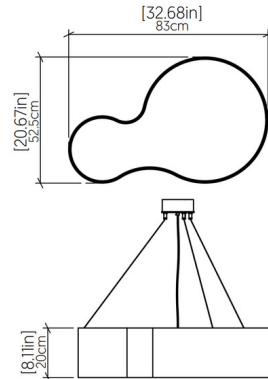

Shown in american walnut / white acrylic

Specifications

COLOR	White Acrylic
BODY FINISH	American Walnut
WATTAGE	320W
DIMMER	Standard 120V
DIMENSIONS	32.68"W x 8.1"H x 20.67"D
INTEGRATED LED MODULE	5 x LED/64W/120-277V LED

Technical Information

PRODUCT DIMENSIONS	Adjustable Cable lengths: 120"
COLOR RENDERING	90 CRI
LAMP COLOR	3000K
LUMENS/WATT	68.75
LUMINOUS FLUX	4400 lumens

CLICK TO VIEW PRODUCT

Notes: