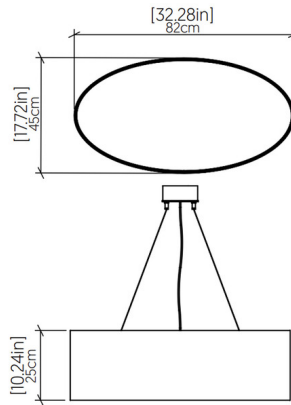

CLICK TO VIEW PRODUCT

Notes: