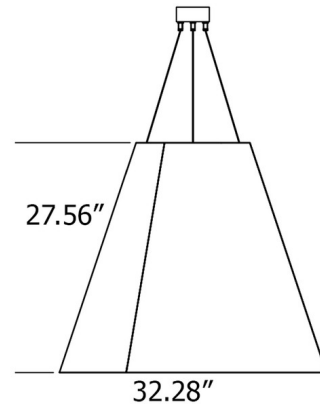

CLICK TO VIEW PRODUCT

Notes: