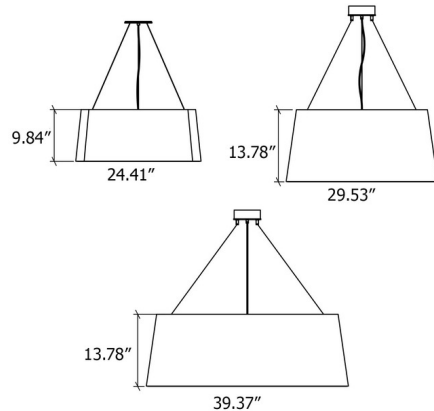

### Specifications

COLOR	White Acrylic
BODY FINISH	American Walnut
WATTAGE	120W
DIMMER	Standard 120V
DIMENSIONS	24.41\"W x 9.84\"H
INTEGRATED LED MODULE	3 x LED/40W/120-277V LED

### Technical Information

PRODUCT DIMENSIONS	Adjustable Cable Lengths: 120"
COLOR RENDERING	90 CRI
LAMP COLOR	3000K
LUMENS/WATT	61.88
LUMINOUS FLUX	2475 lumens

CLICK TO VIEW PRODUCT

Notes: