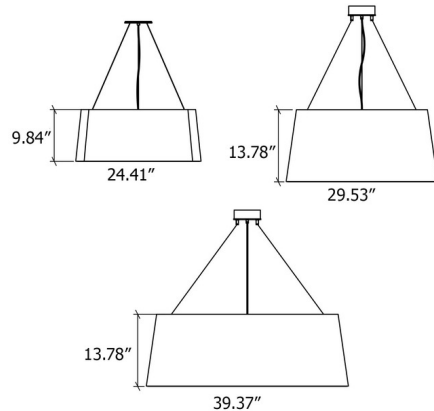

### Specifications

COLOR . . . . . White Acrylic  
BODY FINISH . . . . . American Walnut  
WATTAGE . . . . . 120W  
DIMMER . . . . . Standard 120V  
DIMENSIONS . . . . . 24.41\"W x 9.84\"H  
INTEGRATED LED MODULE . . . . . 3 x LED/40W/120-277V LED