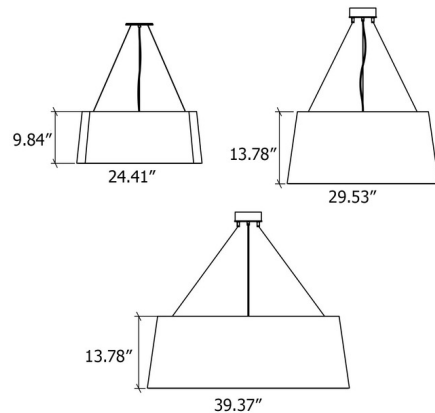

Shown in american walnut / white acrylic

Specifications

COLOR	White Acrylic
BODY FINISH	American Walnut
WATTAGE	120W
DIMMER	Standard 120V
DIMENSIONS	24.41\"W x 9.84\"H
INTEGRATED LED MODULE	3 x LED/40W/120-277V LED

Technical Information

PRODUCT DIMENSIONS	Adjustable Cable Lengths: 120"
COLOR RENDERING	90 CRI
LAMP COLOR	3000K
LUMENS/WATT	61.88
LUMINOUS FLUX	2475 lumens

CLICK TO VIEW PRODUCT

Notes: