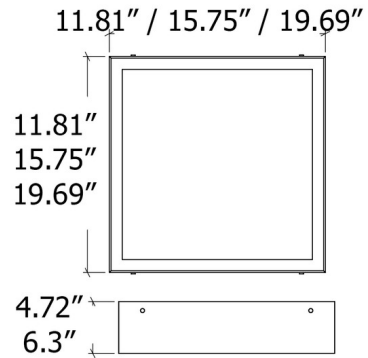

### Specifications

COLOR . . . . . White Acrylic  
BODY FINISH . . . . . Imbuia  
WATTAGE . . . . . 24W  
DIMMER . . . . . Standard 120V  
DIMENSIONS . . . . . 11.81"W x 4.72"H x 11.81"D  
BULB NOT INCLUDED . . . . . 1 x LED/24W/120-277V LED