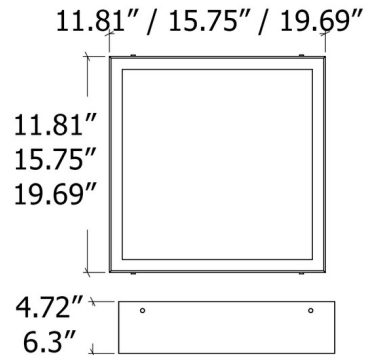

Shown in imbuia / white acrylic

Specifications

COLOR White Acrylic
BODY FINISH Imbuia
WATTAGE 24W
DIMMER Standard 120V
DIMENSIONS 11.81"W x 4.72"H x 11.81"D
BULB NOT INCLUDED 1 x LED/24W/120-277V LED

Technical Information