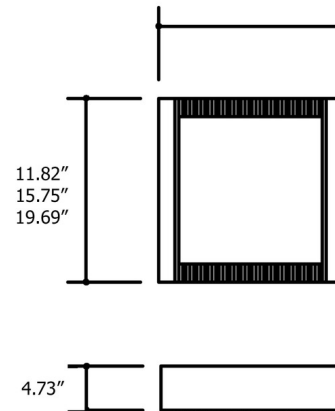

Shown in imbuia / white acrylic

Specifications

COLOR White Acrylic
BODY FINISH Imbuia
WATTAGE 24W
DIMMER Standard 120V
DIMENSIONS 11.82"W x 4.73"H
INTEGRATED LED MODULE 1 x LED/24W/120-277V LED

Technical Information