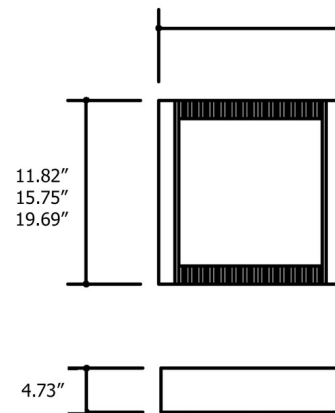

Shown in imbuia / white acrylic

Specifications

COLOR White Acrylic
BODY FINISH Imbuia
WATTAGE 24W
DIMMER Standard 120V
DIMENSIONS 11.82"W x 4.73"H
INTEGRATED LED MODULE 1 x LED/24W/120-277V LED

Technical Information