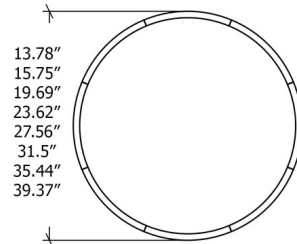

Shown in teak / white acrylic

Specifications

COLOR	White Acrylic
BODY FINISH	Teak
WATTAGE	32W
DIMMER	Standard 120V
DIMENSIONS	13.78"W x 4.72"H
BULB NOT INCLUDED	2 x LED/16W/120-277V LED

Technical Information