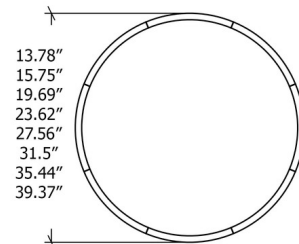

Shown in teak / white acrylic

Specifications

COLOR	White Acrylic
BODY FINISH	Teak
WATTAGE	32W
DIMMER	Standard 120V
DIMENSIONS	13.78"W x 4.72"H
BULB NOT INCLUDED	2 x LED/16W/120-277V LED

Technical Information