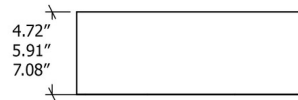

Lightology

lightology.com
866-954-4489
04-21-26

Project: _____

Company: _____

Location: _____ Fixture Type: _____

SPEC #: **ACO1453808**

Approved On: _____ Approved By: _____

Cylindrical Ceiling Flush Light

By Accord Iluminacao

Description

The Cylindrical Ceiling Flush Light blends clean lines with a touch of outdoor charm, perfect for elevating your interior space. The round natural veneer shade is complemented by a White Acrylic diffuser that casts soft, warm light and gentle shadows throughout your room. Dimmable with Triac (standard), Low Voltage Electronic, or 0-10V Dimmers, sold separately.

Specifications

COLOR . . . . . White Acrylic
BODY FINISH . . . . . Teak
WATTAGE 32W
DIMMER . . . . . Standard 120V
DIMENSIONS . . . . . 13.78"W x 4.72"H
BULB NOT INCLUDED . . . . . 2 x LED/16W/120-277V LED

Technical Information

LUMENS/WATT 68.75
LUMINOUS FLUX . . . . . 1100 lumens

Shown in teak / white acrylic

CLICK TO VIEW PRODUCT

Notes: