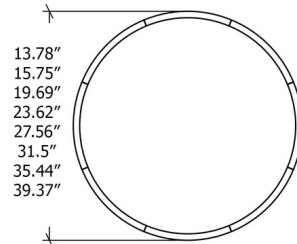

### Specifications

COLOR . . . . . White Acrylic  
BODY FINISH . . . . . Teak  
WATTAGE . . . . . 32W  
DIMMER . . . . . Standard 120V  
DIMENSIONS . . . . . 13.78"W x 4.72"H  
BULB NOT INCLUDED . . . . . 2 x LED/16W/120-277V LED

### Technical Information

LUMENS/WATT . . . . . 68.75  
LUMINOUS FLUX . . . . . 1100 lumens

Shown in teak / white acrylic

CLICK TO VIEW PRODUCT

Notes: