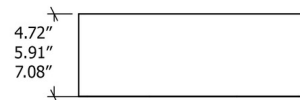

Shown in teak / white acrylic

Specifications

COLOR	White Acrylic
BODY FINISH	Teak
WATTAGE	32W
DIMMER	Standard 120V
DIMENSIONS	13.78"W x 4.72"H
BULB NOT INCLUDED	2 x LED/16W/120-277V LED

Technical Information