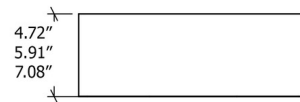

Shown in teak / white acrylic

Specifications

COLOR	White Acrylic
BODY FINISH	Teak
WATTAGE	32W
DIMMER	Standard 120V
DIMENSIONS	13.78"W x 4.72"H
BULB NOT INCLUDED	2 x LED/16W/120-277V LED

Technical Information