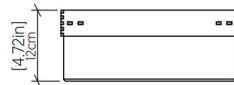

Shown in imbuia / white

7.87"/11.81"/15.75"/19.69"

Specifications

COLOR	White
BODY FINISH	Imbuia
WATTAGE	8W
DIMMER	Standard 120V
DIMENSIONS	7.87"W x 4.72"H x 7.87"D
INTEGRATED LED MODULE	1 x LED/8W/120-277V LED