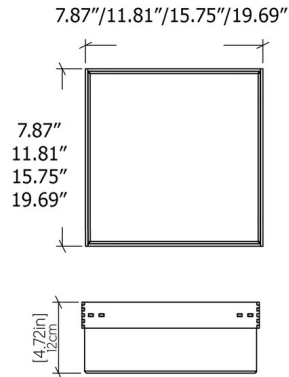

Shown in imbuia / white