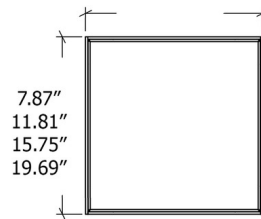

Shown in imbuia / white

7.87"/11.81"/15.75"/19.69"

Specifications

COLOR	White
BODY FINISH	Imbuia
WATTAGE	8W
DIMMER	Standard 120V
DIMENSIONS	7.87"W x 4.72"H x 7.87"D
INTEGRATED LED MODULE	1 x LED/8W/120-277V LED