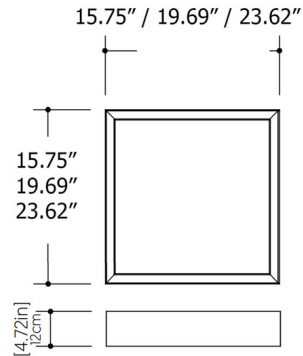

Shown in charcoal / white acrylic