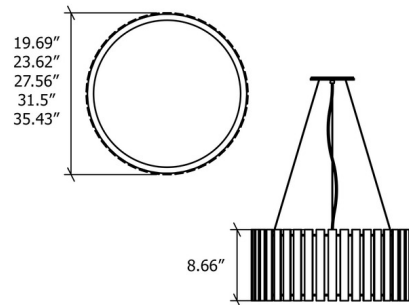

Shown in louro freijo / white acrylic

Specifications

COLOR	White Acrylic
BODY FINISH	Louro Freijo
WATTAGE	32W
DIMMER	Standard 120V
DIMENSIONS	19.69"W x 8.66"H
INTEGRATED LED MODULE	1 x LED/32W/120-277V LED