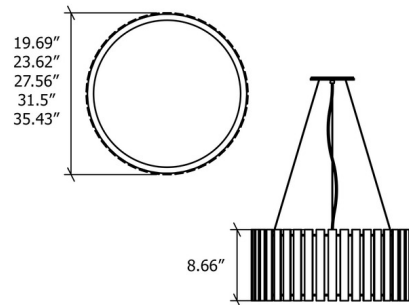

### Specifications

COLOR . . . . . White Acrylic  
BODY FINISH . . . . . Louro Freijo  
WATTAGE . . . . . 32W  
DIMMER . . . . . Standard 120V  
DIMENSIONS . . . . . 19.69"W x 8.66"H  
INTEGRATED LED MODULE . . . . . 1 x LED/32W/120-277V LED