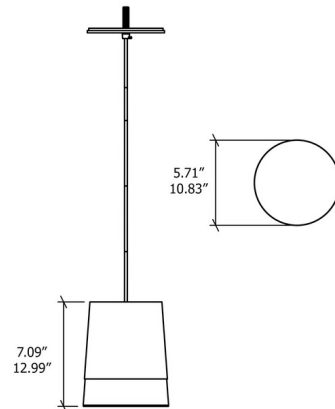

CLICK TO VIEW PRODUCT

Notes: