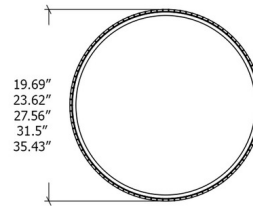

CLICK TO VIEW PRODUCT

Notes: