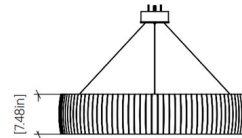

CLICK TO VIEW PRODUCT

Notes: