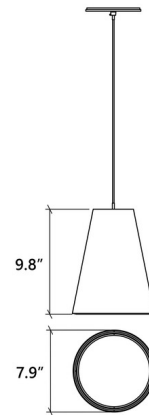

Shown in charcoal / white acrylic