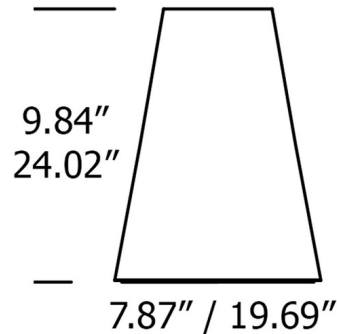

CLICK TO VIEW PRODUCT

Notes: