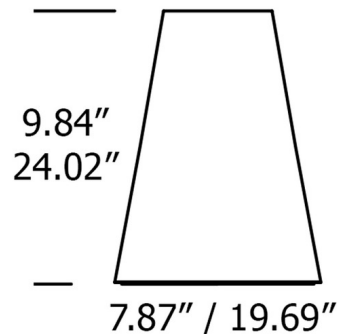

CLICK TO VIEW PRODUCT

Notes: