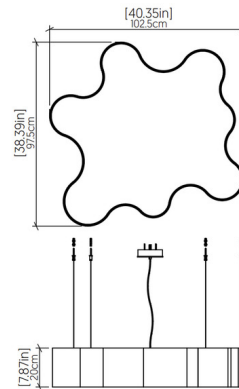

Shown in american walnut / white acrylic

Specifications

COLOR	White Acrylic
BODY FINISH	American Walnut
WATTAGE	84W
DIMMER	Standard 120V
DIMENSIONS	40.35"W x 7.87"H x 38.39"D
INTEGRATED LED MODULE	1 x LED/84W/120-277V LED

Technical Information

PRODUCT DIMENSIONS	Adjustable Cable Lengths: 120"
COLOR RENDERING	90 CRI
LAMP COLOR	3000K
LUMENS/WATT	68.75
LUMINOUS FLUX	5775 lumens

CLICK TO VIEW PRODUCT

Notes: