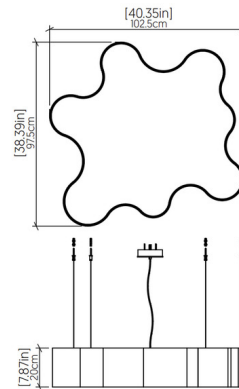

### Specifications

COLOR	White Acrylic
BODY FINISH	American Walnut
WATTAGE	84W
DIMMER	Standard 120V
DIMENSIONS	40.35"W x 7.87"H x 38.39"D
INTEGRATED LED MODULE	1 x LED/84W/120-277V LED

### Technical Information

PRODUCT DIMENSIONS	Adjustable Cable Lengths: 120"
COLOR RENDERING	.90 CRI
LAMP COLOR	.3000K
LUMENS/WATT	.68.75
LUMINOUS FLUX	.5775 lumens

CLICK TO VIEW PRODUCT

Notes: