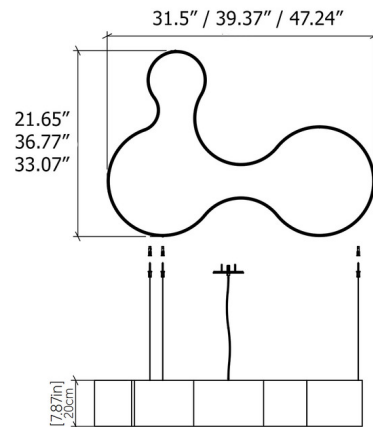

Shown in maple / white acrylic