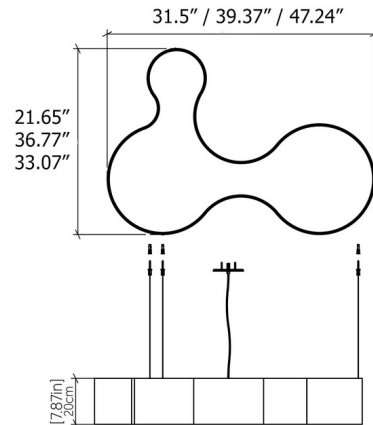

Shown in maple / white acrylic