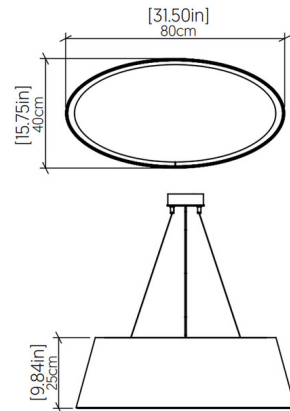

CLICK TO VIEW PRODUCT

Notes: