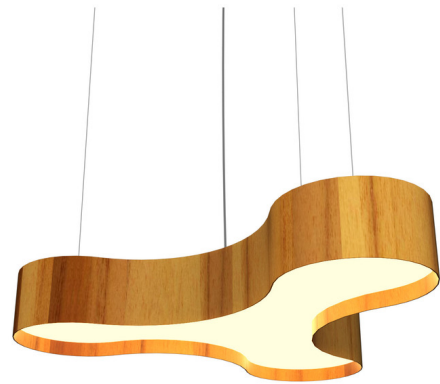

By Accord Iluminacao

Description

The Trefoil Organic Pendant blends clean lines with a touch of outdoor charm, perfect for elevating your interior space. The organic shaped natural veneer shade is complemented by a White Acrylic diffuser that casts soft, warm light and gentle shadows throughout your room. Note: Integrated LED option is dimmable with Triac (standard), Low Voltage Electronic, or 0-10V Dimmers, sold separately. Cord color varies by finish and may not be as shown. Please refer to Preset Cable Options image.

Specifications

COLOR	White Acrylic
BODY FINISH	Teak
WATTAGE	84W
DIMMER	Standard 120V
DIMENSIONS	47.24"W x 7.87"H x 47.24"D
INTEGRATED LED MODULE	1 x LED/84W/120-277V LED

Technical Information

PRODUCT DIMENSIONS	Adjustable Cable Lengths: 120"
COLOR RENDERING	90 CRI
LAMP COLOR	3000K
LUMENS/WATT	68.75
LUMINOUS FLUX	5775 lumens