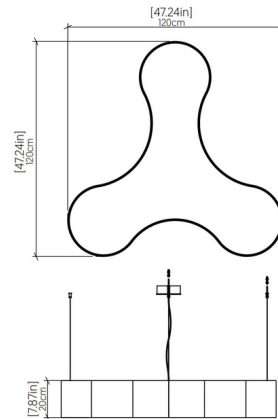

CLICK TO VIEW PRODUCT

Notes: