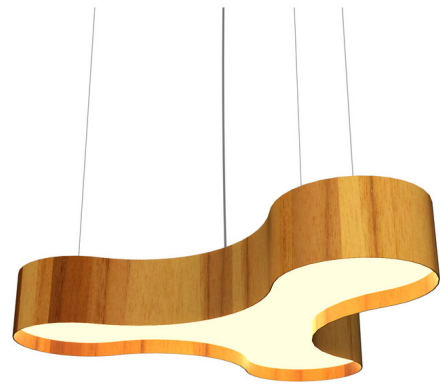

Description

The Trefoil Organic Pendant blends clean lines with a touch of outdoor charm, perfect for elevating your interior space. The organic shaped natural veneer shade is complemented by a White Acrylic diffuser that casts soft, warm light and gentle shadows throughout your room. Note: Integrated LED option is dimmable with Triac (standard), Low Voltage Electronic, or 0-10V Dimmers, sold separately. Cord color varies by finish and may not be as shown. Please refer to Preset Cable Options image.

Specifications

COLOR	White Acrylic
BODY FINISH	Teak
WATTAGE	84W
DIMMER	Standard 120V
DIMENSIONS	47.24"W x 7.87"H x 47.24"D
INTEGRATED LED MODULE	1 x LED/84W/120-277V LED

Technical Information

PRODUCT DIMENSIONS	Adjustable Cable Lengths: 120"
COLOR RENDERING	90 CRI
LAMP COLOR	3000K
LUMENS/WATT	68.75
LUMINOUS FLUX	5775 lumens