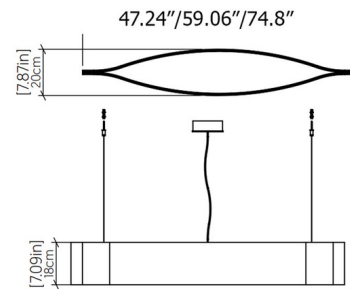

## Canoe Linear Pendant

By Accord Iluminacao

### Specifications

COLOR	White
BODY FINISH	Louro Freijo
WATTAGE	32W
DIMMER	Standard 120V
DIMENSIONS	47.24"L x 7.87"W x 7.09"H
INTEGRATED LED MODULE	1 x LED/32W/120-277V LED

### Technical Information

PRODUCT DIMENSIONS	Adjustable Cable Lengths: 120"
LUMENS/WATT	68.75
LUMINOUS FLUX	2200 lumens

CLICK TO VIEW PRODUCT

Notes: