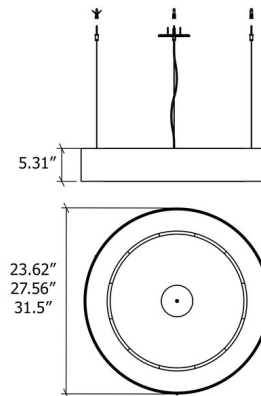

### Specifications

COLOR	White Acrylic
BODY FINISH	Imbuia
WATTAGE	48W
DIMMER	Standard 120V
DIMENSIONS	23.62"W x 5.31"H
INTEGRATED LED MODULE	1 x LED/48W/120V LED

### Technical Information

PRODUCT DIMENSIONS	Adjustable Cable Lengths: 120"
COLOR RENDERING	90 CRI
LAMP COLOR	3000K
LUMENS/WATT	68.75
LUMINOUS FLUX	3300 lumens

CLICK TO VIEW PRODUCT

Notes: