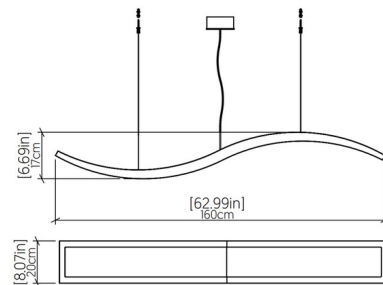

CLICK TO VIEW PRODUCT

Notes: