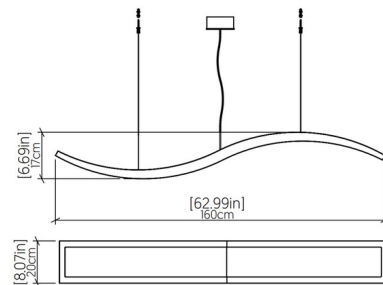

### Description

The Wave Linear Pendant blends clean lines with a touch of outdoor charm, perfect for elevating your interior space. The curved, organic shaped natural veneer silhouette has a central White Acrylic diffuser that casts soft, warm light and gentle shadows throughout your room. Note: Integrated LED option is dimmable with Triac (standard), Low Voltage Electronic, or 0-10V Dimmers, sold separately. Cord color varies by finish and may not be as shown. Please refer to Preset Cable Options image.

### Specifications

COLOR	White Acrylic
BODY FINISH	Imbuia
WATTAGE	35.3W
DIMMER	Standard 120V
DIMENSIONS	62.99"L x 8.07"W x 6.69"H
INTEGRATED LED MODULE	1 x LED/35.3W/120-277V LED

### Technical Information

PRODUCT DIMENSIONS	Adjustable Cable Lengths: 120"
COLOR RENDERING	90 CRI
LAMP COLOR	3000K
LUMENS/WATT	92.80
LUMINOUS FLUX	3276 lumens

CLICK TO VIEW PRODUCT

Notes: