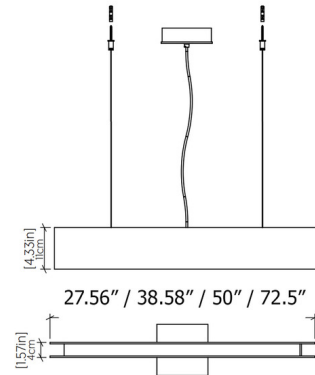

Shown in american walnut / white acrylic