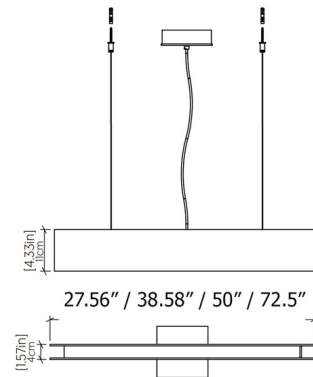

Shown in american walnut / white acrylic