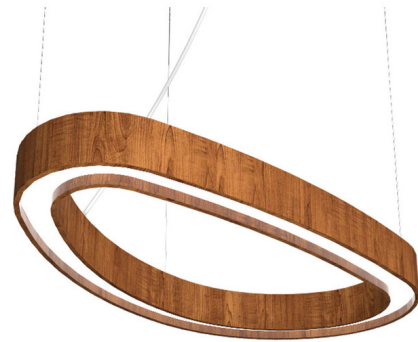

Description

The Organic Slim Pendant blends clean lines with a touch of outdoor charm, perfect for elevating your interior space. The slim, organic shaped natural veneer shade is complemented by a White Acrylic diffuser that casts soft, warm light and gentle shadows throughout your room. Note: Integrated LED option is dimmable with Triac (standard), Low Voltage Electronic, or 0-10V Dimmers, sold separately. Cord color varies by finish and may not be as shown. Please refer to Preset Cable Options image.

Specifications

COLOR	White Acrylic
BODY FINISH	Imbuia
WATTAGE	20.7W
DIMMER	Standard 120V
DIMENSIONS	21.5"W x 1.97"H x 18.11"D
INTEGRATED LED MODULE	1 x LED/20.7W/120-277V LED

Technical Information

PRODUCT DIMENSIONS	Adjustable Cable Lengths: 120"
COLOR RENDERING	90 CRI
LAMP COLOR	3000K
LUMENS/WATT	55.02
LUMINOUS FLUX	1139 lumens