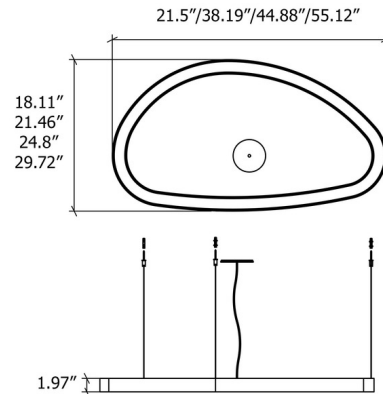

Shown in imbuia / white acrylic

CLICK TO VIEW PRODUCT

Notes: