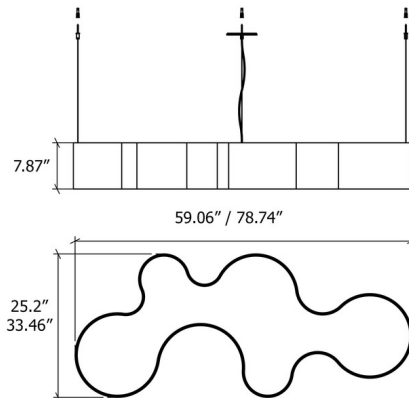

Shown in charcoal / white acrylic