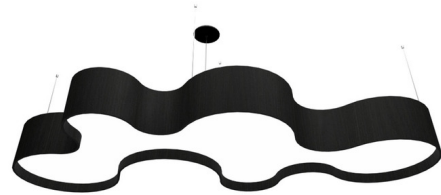

Lightology

lightology.com
866-954-4489
04-22-26

Project: _____

Company: _____

Location: _____ Fixture Type: _____

SPEC #: **ACO1454294**

Approved On: _____ Approved By: _____

Organic Pendant

By Accord Iluminacao

Description

The Organic Pendant blends clean lines with a touch of outdoor charm, perfect for elevating your interior space. The organic shaped natural veneer shade is complemented by a White Acrylic diffuser that casts soft, warm light and gentle shadows throughout your room. Note: Integrated LED option is dimmable with Triac (standard), Low Voltage Electronic, or 0-10V Dimmers, sold separately. Cord color varies by finish and may not be as shown. Please refer to Preset Cable Options image.

Specifications

COLOR . . . . . White Acrylic
BODY FINISH . . . . . Charcoal
WATTAGE 112W
DIMMER . . . . . Standard 120V
DIMENSIONS . . . . . 59.06"L x 25.2"W x 7.87"H
INTEGRATED LED MODULE . . . . . 1 x LED/112W/120-277V LED

Technical Information

PRODUCT DIMENSIONS . . . . . Adjustable Cable Lengths: 120"
COLOR RENDERING . . . . . 90 CRI
LAMP COLOR 3000K
LUMENS/WATT 68.75
LUMINOUS FLUX . . . . . 7700 lumens