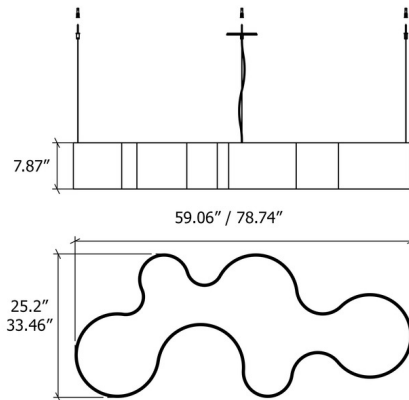

### Specifications

COLOR	White Acrylic
BODY FINISH	Charcoal
WATTAGE	112W
DIMMER	Standard 120V
DIMENSIONS	59.06"L x 25.2"W x 7.87"H
INTEGRATED LED MODULE	1 x LED/112W/120-277V LED

### Technical Information

PRODUCT DIMENSIONS	Adjustable Cable Lengths: 120"
COLOR RENDERING	90 CRI
LAMP COLOR	3000K
LUMENS/WATT	68.75
LUMINOUS FLUX	7700 lumens

Shown in charcoal / white acrylic

CLICK TO VIEW PRODUCT