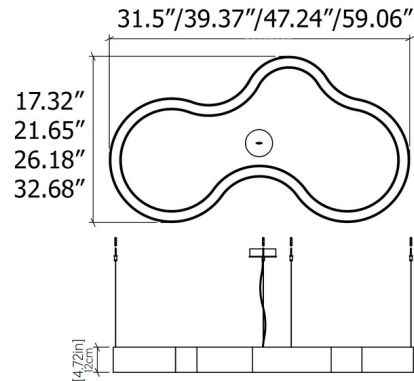

Description

The Organic Curved Pendant blends clean lines with a touch of outdoor charm, perfect for elevating your interior space. The slim, organic shaped natural veneer shade is complemented by a White Acrylic diffuser that casts soft, warm light and gentle shadows throughout your room. Note: Integrated LED option is dimmable with Triac (standard), Low Voltage Electronic, or 0-10V Dimmers, sold separately. Cord color varies by finish and may not be as shown. Please refer to Preset Cable Options image.

Shown in imbuia / white acrylic

Specifications

COLOR	White Acrylic
BODY FINISH	Imbuia
WATTAGE	20.7W
DIMMER	Standard 120V
DIMENSIONS	31.5"W x 4.72"H x 17.32"D
INTEGRATED LED MODULE	1 x LED/20.7W/120-277V LED

Technical Information

PRODUCT DIMENSIONS	Adjustable Cable Lengths: 120"
COLOR RENDERING	90 CRI
LAMP COLOR	3000K
LUMENS/WATT	35.65
LUMINOUS FLUX	738 lumens

CLICK TO VIEW PRODUCT

Notes: