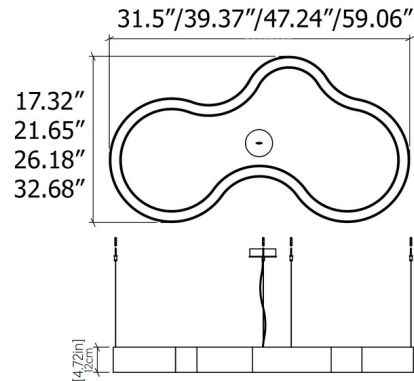

### Specifications

COLOR	White Acrylic
BODY FINISH	Imbuia
WATTAGE	20.7W
DIMMER	Standard 120V
DIMENSIONS	31.5"W x 4.72"H x 17.32"D
INTEGRATED LED MODULE	1 x LED/20.7W/120-277V LED

### Technical Information

PRODUCT DIMENSIONS	Adjustable Cable Lengths: 120"
COLOR RENDERING	90 CRI
LAMP COLOR	3000K
LUMENS/WATT	35.65
LUMINOUS FLUX	738 lumens

CLICK TO VIEW PRODUCT

Notes: