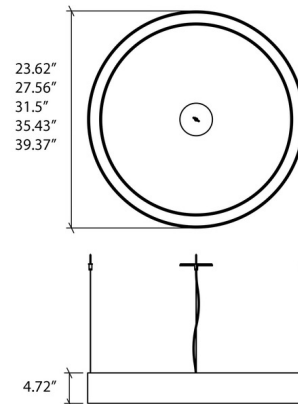

By Accord Iluminacao

Description

The Cylindrical Slim Ring Pendant blends clean lines with a touch of outdoor charm, perfect for elevating your interior space. The slim, dual natural veneer shades hug an acrylic diffuser casting soft, warm light and gentle shadows throughout your room. Note: Dimmable with Triac (standard), Low Voltage Electronic, or 0-10V Dimmers, sold separately. Cord color varies by finish and may not be as shown. Please refer to Preset Cable Options image.

Shown in maple / white acrylic

Specifications

COLOR	White Acrylic
BODY FINISH	Maple
WATTAGE	23W
DIMMER	Standard 120V
DIMENSIONS	23.62"W x 4.72"H
INTEGRATED LED MODULE	1 x LED/23W/120-277V LED

Technical Information

PRODUCT DIMENSIONS	Adjustable Cable Lengths: 120"
COLOR RENDERING	90 CRI
LAMP COLOR	3000K
LUMENS/WATT	68.74
LUMINOUS FLUX	1581 lumens

CLICK TO VIEW PRODUCT

Notes: