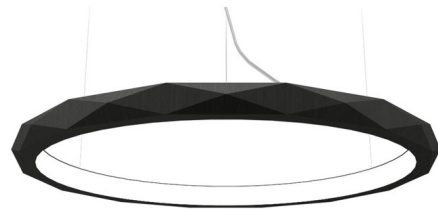

By Accord Iluminacao

Description

The Facet Slim Pendant is a striking and unique lighting choice for your interior space. The faceted natural wood veneer ring features an inner acrylic diffuser that casts warm, ambient shadows throughout your room, creating a cozy and inviting atmosphere. Dimmable with Triac (standard), Low Voltage Electronic, or 0-10V Dimmers, sold separately. Note: Cord color varies by finish and may not be as shown. Please refer to Preset Cable Options image.

Specifications

COLOR	White Acrylic
BODY FINISH	Charcoal
WATTAGE	20.7W
DIMMER	Standard 120V
DIMENSIONS	23.62"W x 2.36"H
INTEGRATED LED MODULE	1 x LED/20.7W/120-277V LED

Technical Information

PRODUCT DIMENSIONS	Adjustable Cable Lengths: 120"
COLOR RENDERING	90 CRI
LAMP COLOR	3000K
LUMENS/WATT	58.60
LUMINOUS FLUX	1213 lumens