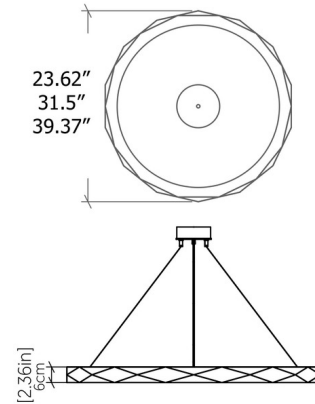

### Specifications

COLOR	White Acrylic
BODY FINISH	Charcoal
WATTAGE	20.7W
DIMMER	Standard 120V
DIMENSIONS	23.62"W x 2.36"H
INTEGRATED LED MODULE	1 x LED/20.7W/120-277V LED

### Technical Information

PRODUCT DIMENSIONS	Adjustable Cable Lengths: 120"
COLOR RENDERING	90 CRI
LAMP COLOR	3000K
LUMENS/WATT	58.60
LUMINOUS FLUX	1213 lumens

Shown in charcoal / white acrylic

CLICK TO VIEW PRODUCT