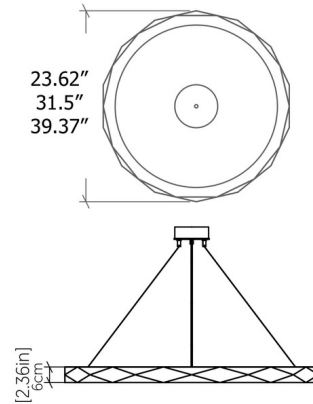

Shown in charcoal / white acrylic