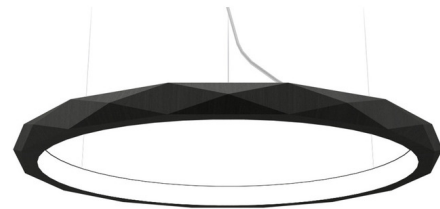

## Facet Slim Pendant By Accord Iluminacao

### Description

The Facet Slim Pendant is a striking and unique lighting choice for your interior space. The faceted natural wood veneer ring features an inner acrylic diffuser that casts warm, ambient shadows throughout your room, creating a cozy and inviting atmosphere. Dimmable with Triac (standard), Low Voltage Electronic, or 0-10V Dimmers, sold separately. Note: Cord color varies by finish and may not be as shown. Please refer to Preset Cable Options image.

### Specifications

COLOR	White Acrylic
BODY FINISH	Charcoal
WATTAGE	20.7W
DIMMER	Standard 120V
DIMENSIONS	23.62"W x 2.36"H
INTEGRATED LED MODULE	1 x LED/20.7W/120-277V LED

### Technical Information

PRODUCT DIMENSIONS	Adjustable Cable Lengths: 120"
COLOR RENDERING	90 CRI
LAMP COLOR	3000K
LUMENS/WATT	58.60
LUMINOUS FLUX	1213 lumens

Shown in charcoal / white acrylic

CLICK TO VIEW PRODUCT